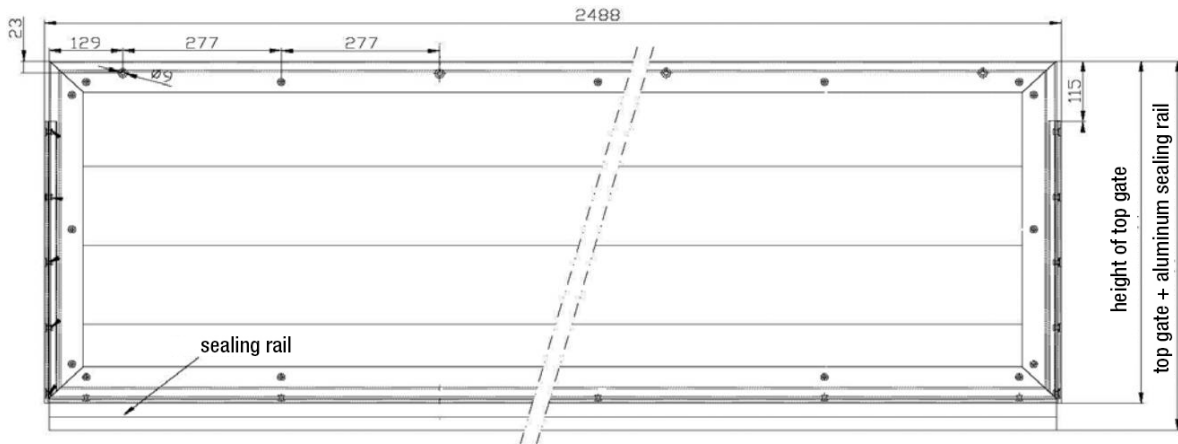

## MEASURES

Total width of top gate (incl. profile gasket and centering bar) 2.488 mm

Aluminum sealing rail of top gate (to overlap with Taillift) has a height of 50mm and is not taken into account for measuring the height

Height of Taillift (Z) from top edge of floor \_\_\_\_\_ mm (indication mandatory)

Top gate is available from (300) 450–1,000mm and (values for sliding roofs in brackets)

Top gate is flush with the top of the crossbeam (sliding roofs), for fixed roofs the connection has an offset